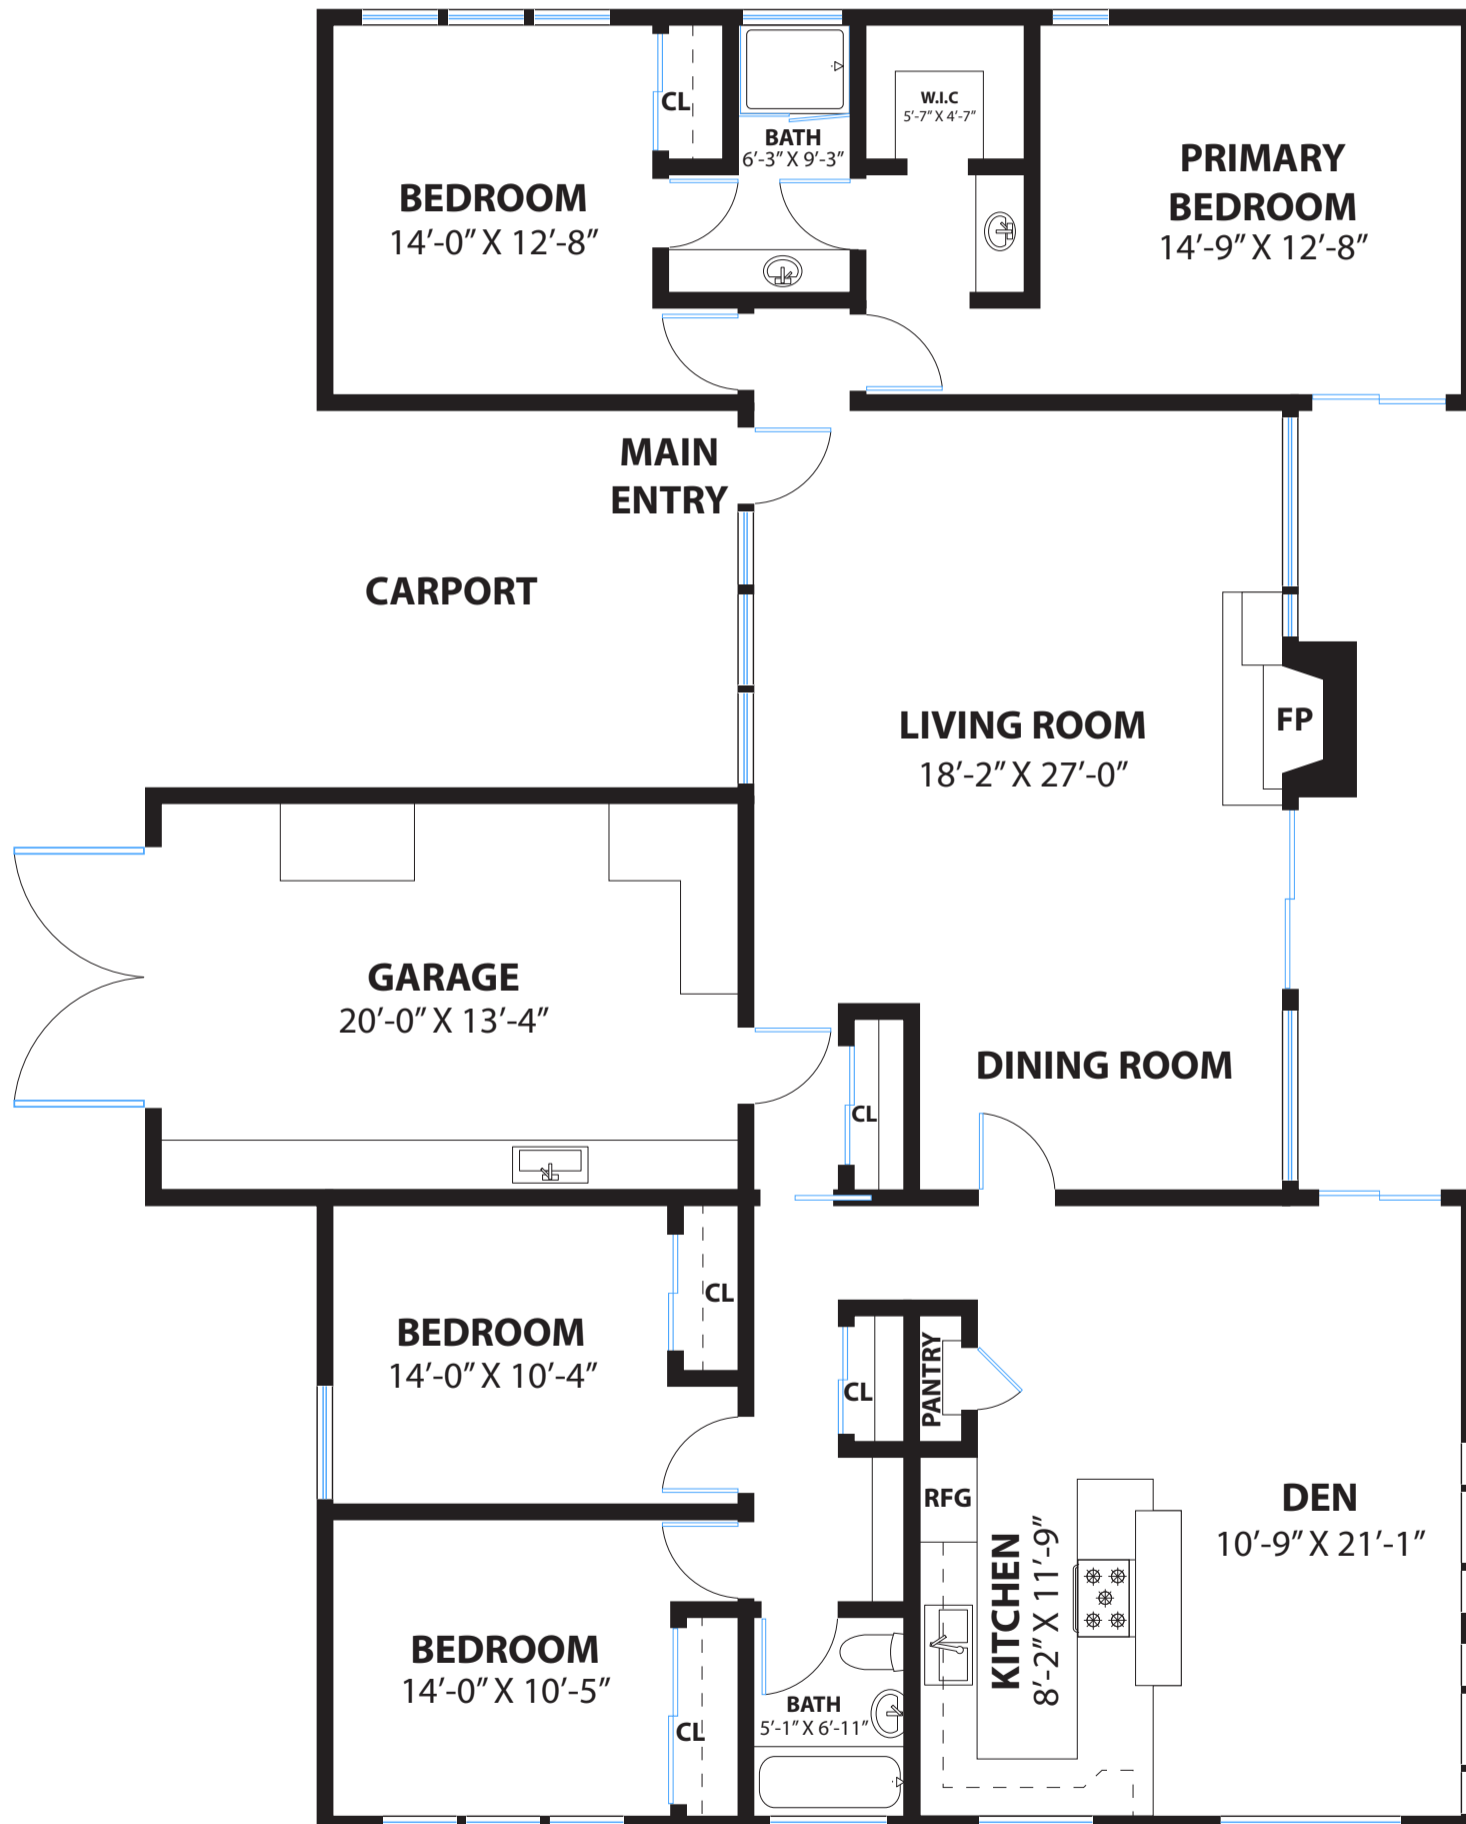

5625 GREENRIDGE ROAD

CASTRO VALLEY

DISCLAIMER: RENDERING BY OPEN HOMES PHOTOGRAPHY. ALL MEASUREMENTS ARE APPROXIMATE AND MAY NOT BE EXACT.
DO NOT RELY ON THE ACCURACY OF THIS FLOOR PLAN WHEN DETERMINING THE PRICE OF A PROPERTY OR MAKING DECISIONS
REGARDING BUYING OR SELLING OF PROPERTIES WITHOUT INDEPENDENT VERIFICATION.